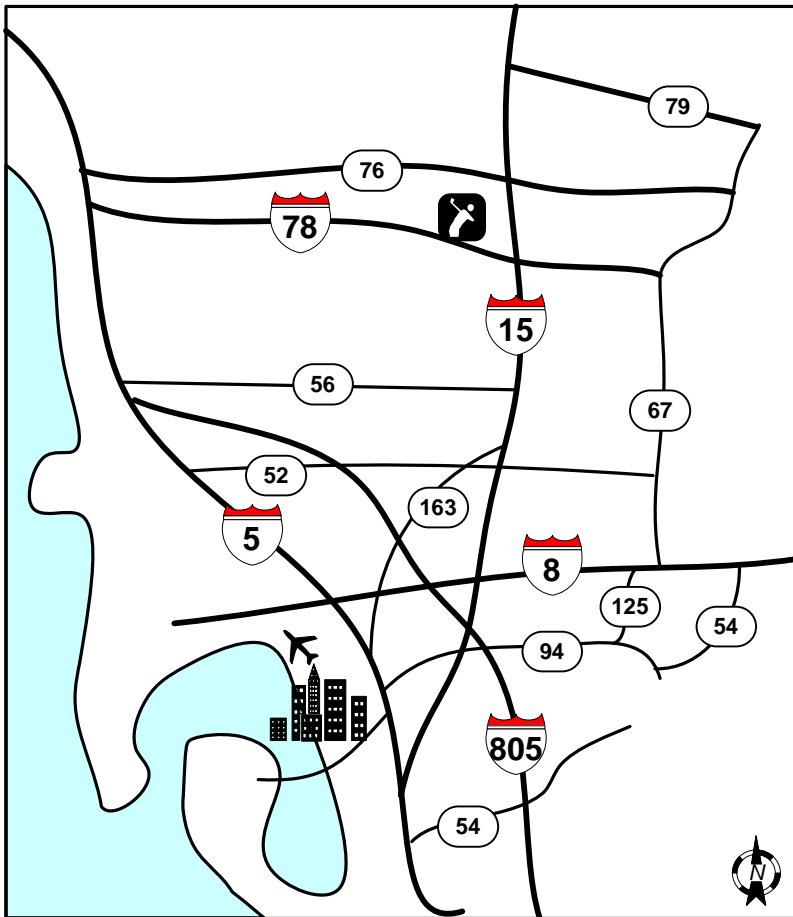

Twin Oaks

Chmp Tees: Par 72 Yards: 6,535 yds Rating: 71.9 Slope: 130

COURSE DESCRIPTION: This Ted Robinson design is nestled in the Twin Oaks Valley and plays beside a protected wildlife habitat. Water comes into play on many holes.

DIRECTIONS: Approximately 45 minutes from downtown. From Highway 78, head north on Twin Oaks Valley Road approximately two miles. Turn right into Twin Oaks Golf Club entrance.

TEE TIMES - TOURNAMENTS
CORPORATE GOLF EVENTS
888-503-4417
www.sandiegogolf.com

"Local Knowledge...Professional Coordination"