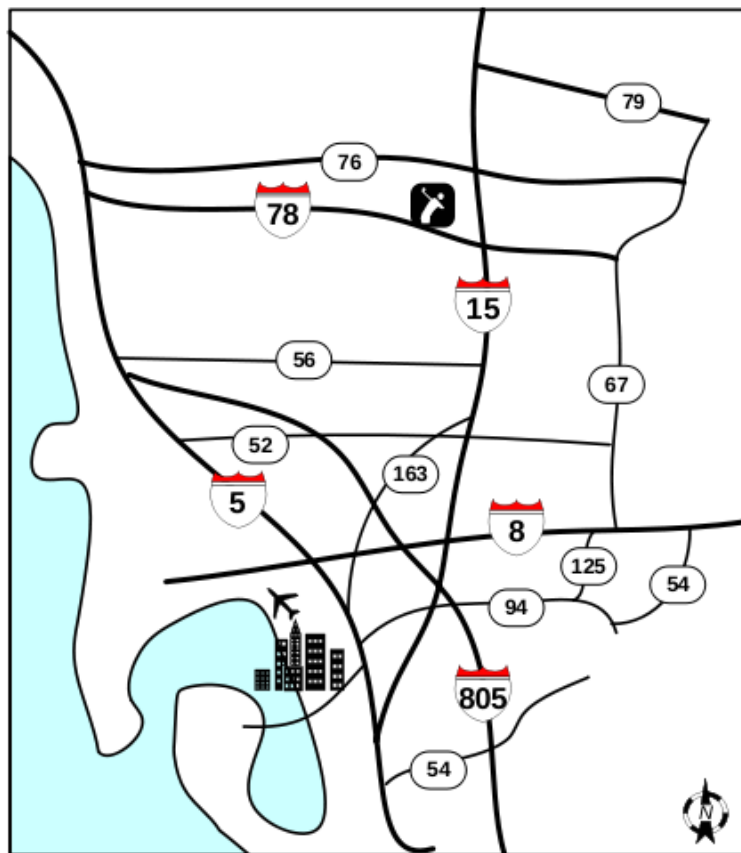

Twin Oaks

Chmp Tees: Par 72 Yards: 6,535 yds Rating: 71.9 Slope: 130

COURSE DESCRIPTION: This Ted Robinson design is nestled in the Twin Oaks Valley and plays beside a protected wildlife habitat. Water comes into play on many holes.

DIRECTIONS: Approximately 45 minutes from downtown. From Highway 78, head north on Twin Oaks Valley Road approximately two miles. Turn right into Twin Oaks Golf Club entrance.

TEE TIMES - TOURNAMENTS
CORPORATE GOLF EVENTS