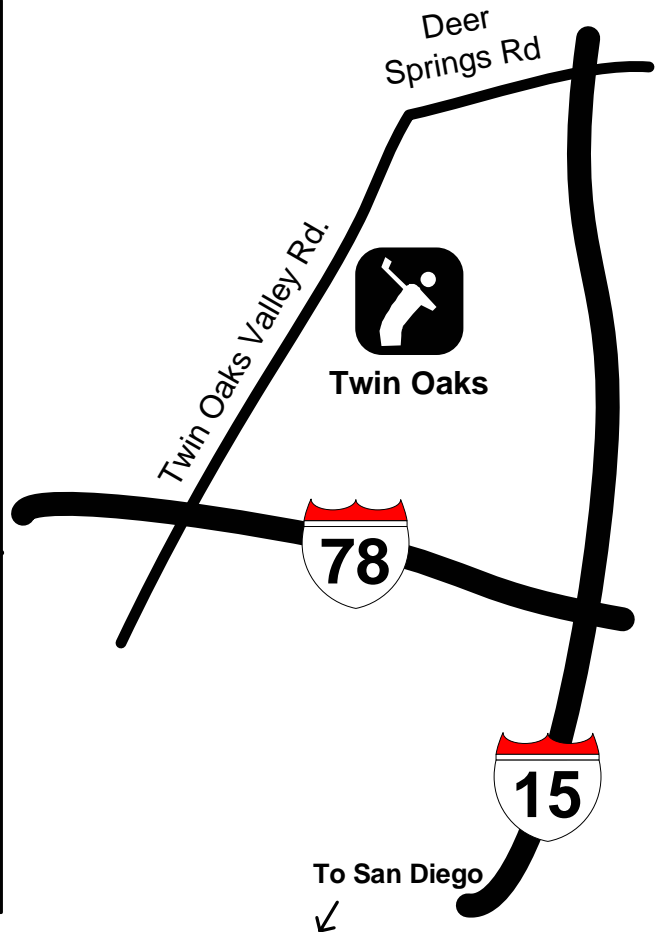

Twin Oaks

Chmp Tees: Par 72 Yards: 6,535 yds Rating: 71.9 Slope: 130

COURSE DESCRIPTION: This Ted Robinson design is nestled in the Twin Oaks Valley and plays beside a protected wildlife habitat. Water comes into play on many holes.

DIRECTIONS: Approximately 45 minutes from downtown. From Highway 78, head north on Twin Oaks Valley Road approximately two miles. Turn right into Twin Oaks Golf Club entrance.

TEE TIMES - TOURNAMENTS
CORPORATE GOLF EVENTS
888-503-4417
www.sandiegogolf.com