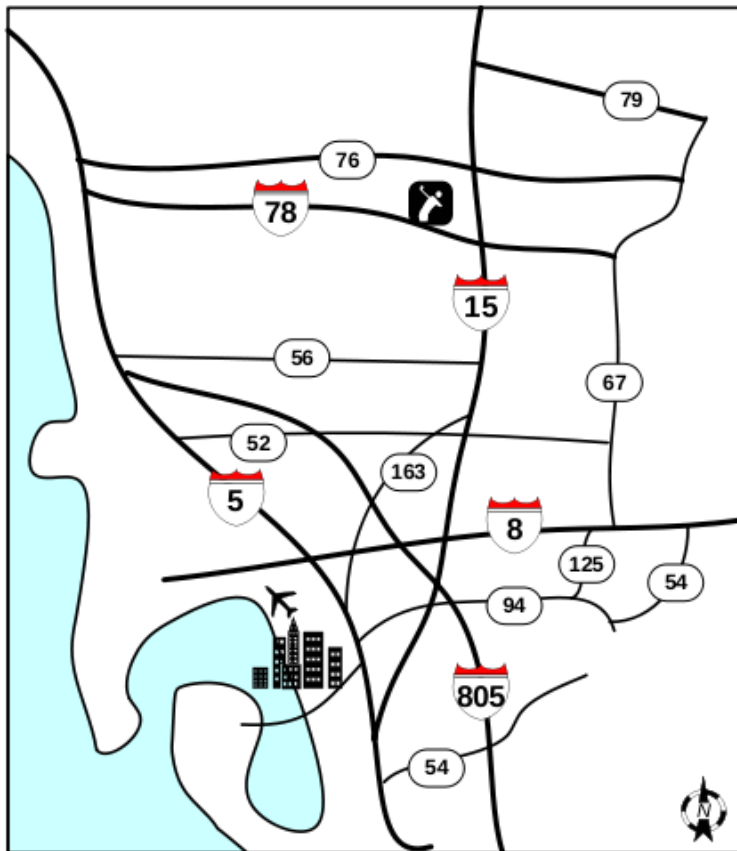

# Twin Oaks

Chmp Tees: Par 72 Yards: 6,535 yds Rating: 71.9 Slope: 130

**COURSE DESCRIPTION:** This Ted Robinson design is nestled in the Twin Oaks Valley and plays beside a protected wildlife habitat. Water comes into play on many holes.

**DIRECTIONS:** Approximately 45 minutes from downtown. From Highway 78, head north on Twin Oaks Valley Road approximately two miles. Turn right into Twin Oaks Golf Club entrance.

TEE TIMES - TOURNAMENTS  
CORPORATE GOLF EVENTS