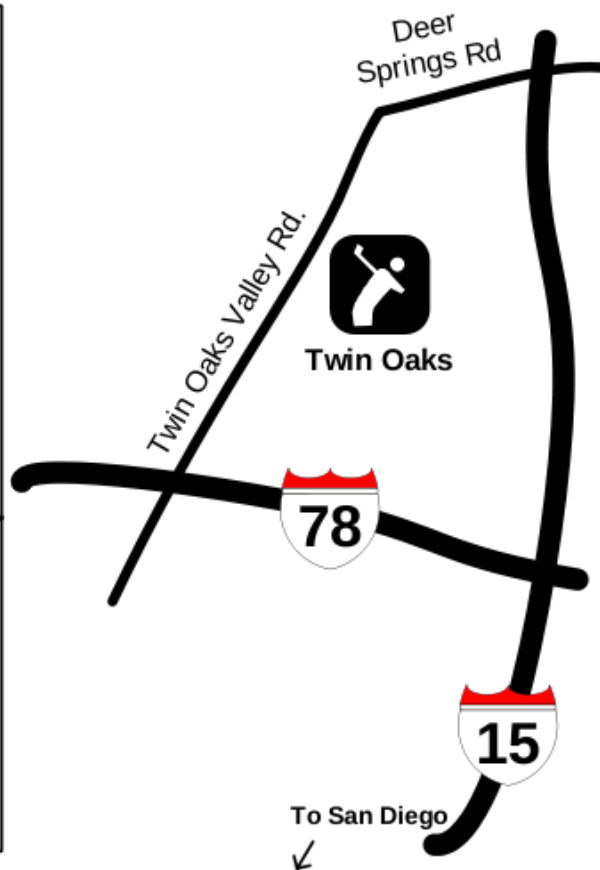

Twin Oaks

Chmp Tees: Par 72 Yards: 6,535 yds Rating: 71.9 Slope: 130

COURSE DESCRIPTION: This Ted Robinson design is nestled in the Twin Oaks Valley and plays beside a protected wildlife habitat. Water comes into play on many holes.

DIRECTIONS: Approximately 45 minutes from downtown. From Highway 78, head north on Twin Oaks Valley Road approximately two miles. Turn right into Twin Oaks Golf Club entrance.

TEE TIMES - TOURNAMENTS
CORPORATE GOLF EVENTS