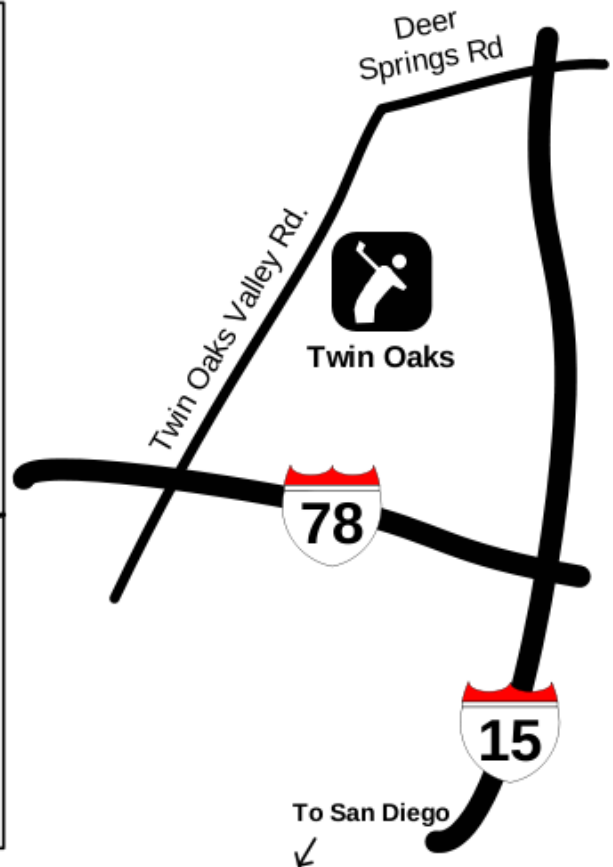

# Twin Oaks

Chmp Tees: Par 72 Yards: 6,535 yds Rating: 71.9 Slope: 130

**COURSE DESCRIPTION:** This Ted Robinson design is nestled in the Twin Oaks Valley and plays beside a protected wildlife habitat. Water comes into play on many holes.

**DIRECTIONS:** Approximately 45 minutes from downtown. From Highway 78, head north on Twin Oaks Valley Road approximately two miles. Turn right into Twin Oaks Golf Club entrance.

TEE TIMES - TOURNAMENTS  
CORPORATE GOLF EVENTS