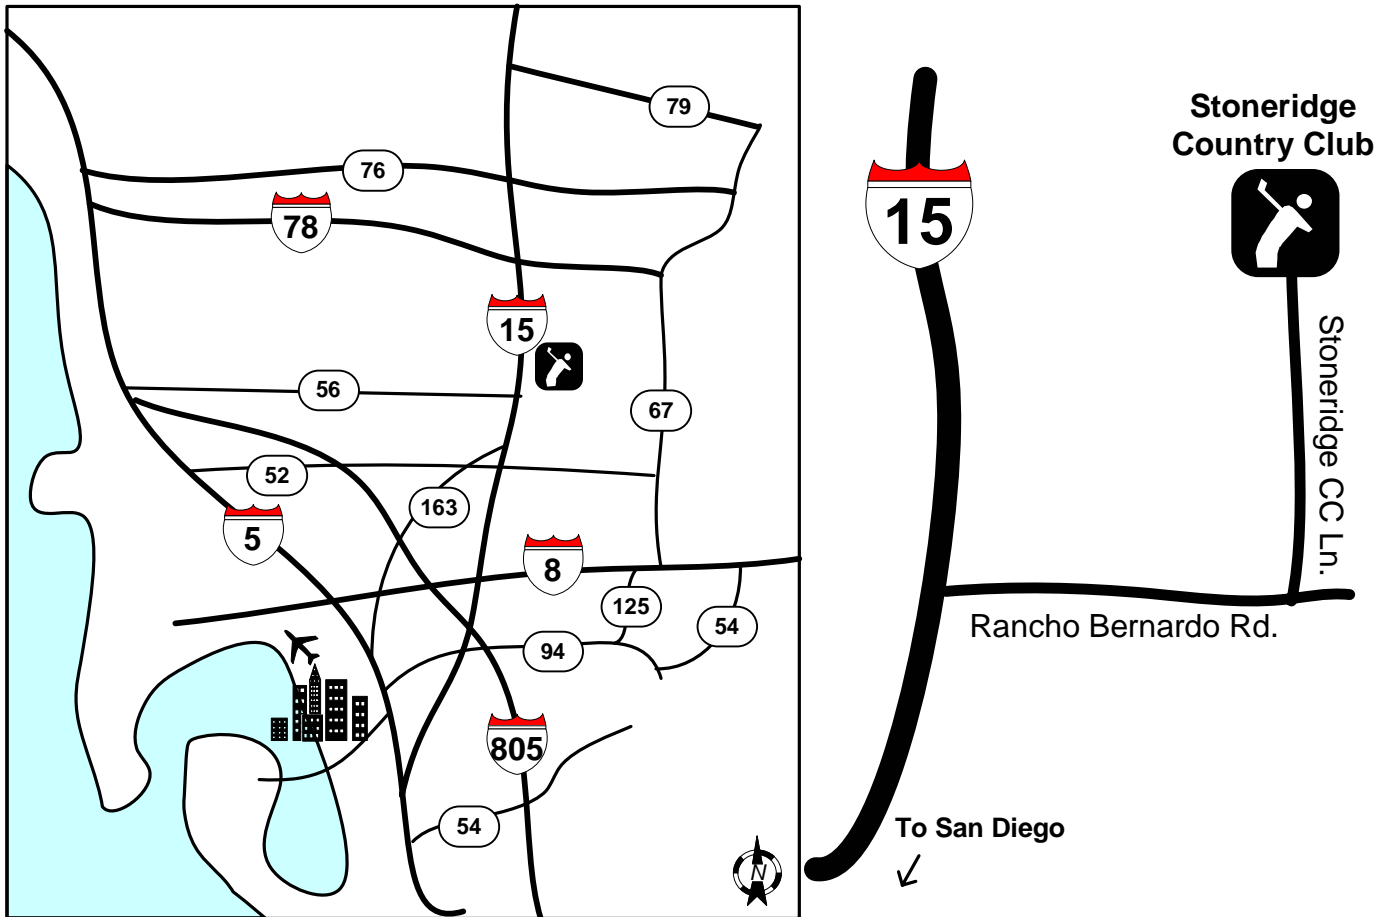

# STONERIDGE Country Club

Chmp Tees: Par 72 Yards: 6501 yds Rating: 69.9 Slope: 118

**COURSE DESCRIPTION:** StoneRidge Country Club is Nestled in a picturesque setting with one hundred foot trees and rolling hills, the serenity surrounding the Clubhouse and our beautiful 18-hole golf course is unmatched. Considered having "the best greens in San Diego".

**DIRECTIONS:** Approximately 35 minutes from downtown. From I-15 exit east on Rancho Bernardo Road. Follow for approximately 2.5 miles to StoneRidge Country Club Ln. Turn Left towards the pro-shop Please allow ample time for traffic conditions.