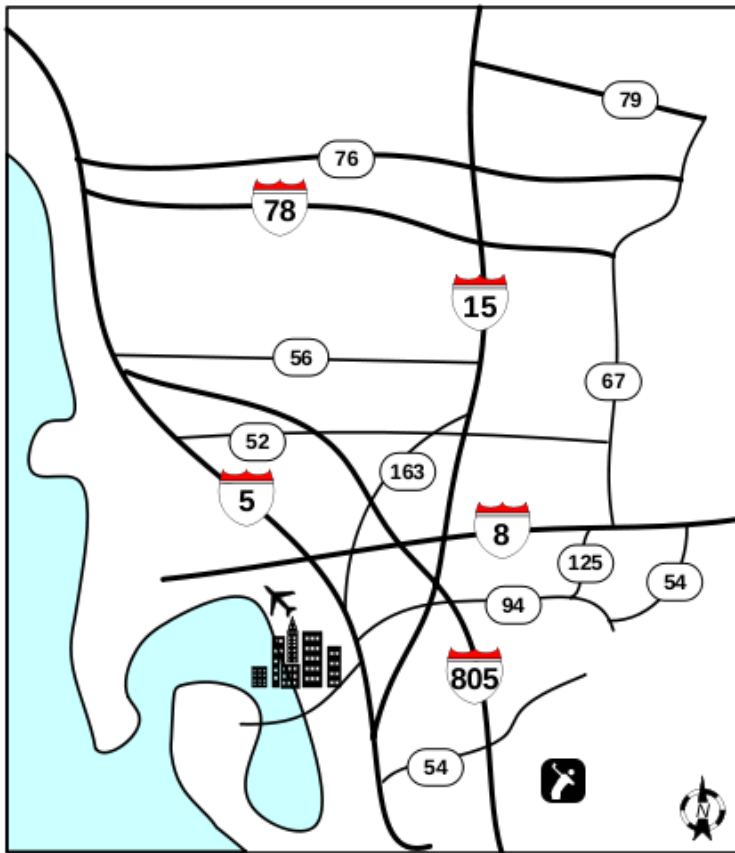

EASTLAKE Country Club

Chmp Tees: Par 72 Yards: 6,606 yds Rating: 70.1 Slope: 116

COURSE DESCRIPTION: Designed by renowned architect Ted Robinson, Eastlake is a well-manicured par 72 championship course with bent grass greens and bluegrass / ryegrass mixed fairways. Undulating fairways and six lakes offers an exciting challenge for players of all abilities.

DIRECTIONS: Approximately 30 minutes from downtown. From the 805 freeway in ChulaVista, take the Telegraph Canyon Road East exit and drive approximately 5 miles to Eastlake Parkway, turn right to Clubhouse Drive. Turn left into Eastlake Country Club. Please allow ample time for traffic conditions.