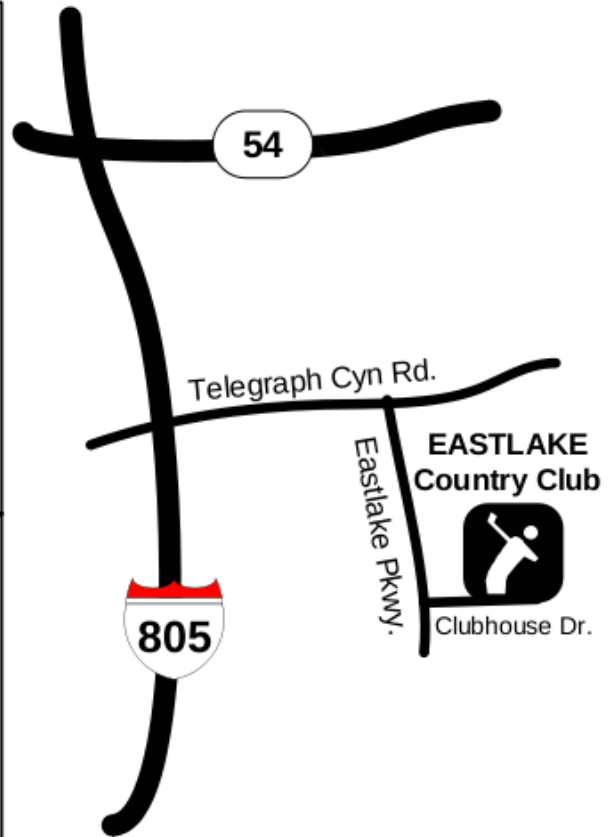

EASTLAKE Country Club

Chmp Tees: Par 72 Yards: 6,606 yds Rating: 70.1 Slope: 116

COURSE DESCRIPTION: Designed by renowned architect Ted Robinson, Eastlake is a well-manicured par 72 championship course with bent grass greens and bluegrass / ryegrass mixed fairways. Undulating fairways and six lakes offers an exciting challenge for players of all abilities.

DIRECTIONS: Approximately 30 minutes from downtown. From the 805 freeway in ChulaVista, take the Telegraph Canyon Road East exit and drive approximately 5 miles to Eastlake Parkway, turn right to Clubhouse Drive. Turn left into Eastlake Country Club. Please allow ample time for traffic conditions.