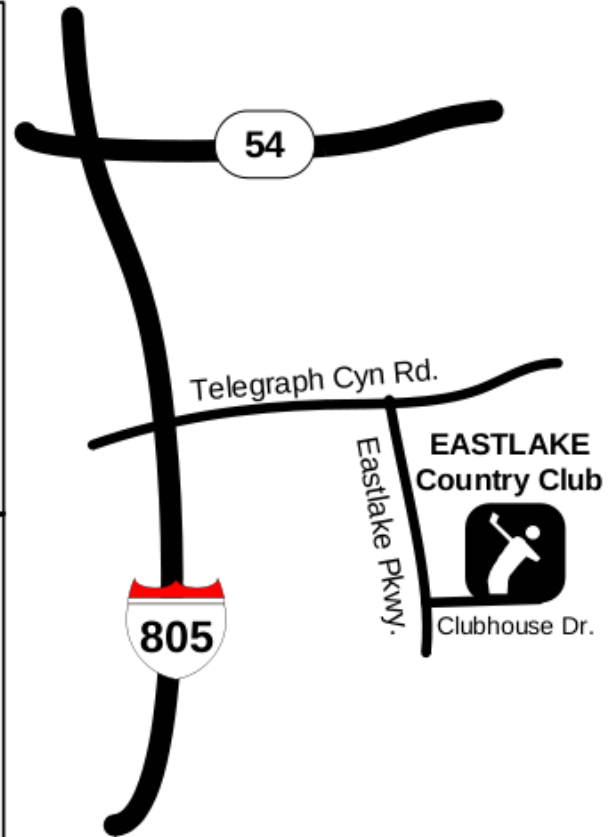

EASTLAKE Country Club

Chmp Tees: Par 72 Yards: 6,606 yds Rating: 70.1 Slope: 116

COURSE DESCRIPTION: Designed by renowned architect Ted Robinson, Eastlake is a well-manicured par 72 championship course with bent grass greens and bluegrass / ryegrass mixed fairways. Undulating fairways and six lakes offers an exciting challenge for players of all abilities.

DIRECTIONS: Approximately 30 minutes from downtown. From the 805 freeway in Chula Vista, take the Telegraph Canyon Road East exit and drive approximately 5 miles to Eastlake Parkway, turn right to Clubhouse Drive. Turn left into Eastlake Country Club. Please allow ample time for traffic conditions.