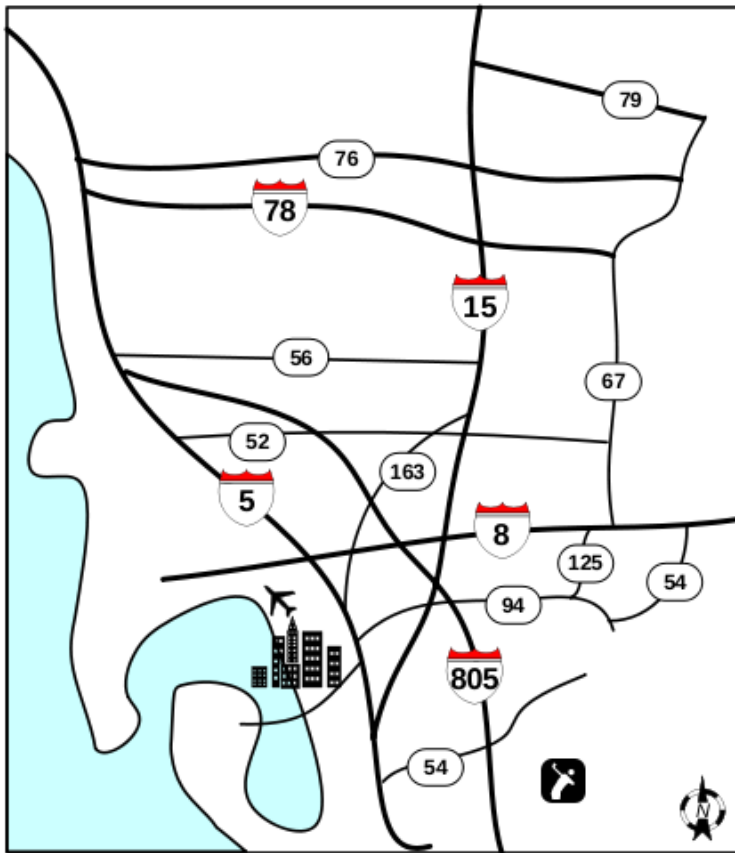

EASTLAKE Country Club

Chmp Tees: Par 72 Yards: 6,606 yds Rating: 70.1 Slope: 116

COURSE DESCRIPTION: Designed by renowned architect Ted Robinson, Eastlake is a well-manicured par 72 championship course with bent grass greens and bluegrass / ryegrass mixed fairways. Undulating fairways and six lakes offers an exciting challenge for players of all abilities.

DIRECTIONS: Approximately 30 minutes from downtown. From the 805 freeway in Chula Vista, take the Telegraph Canyon Road East exit and drive approximately 5 miles to Eastlake Parkway, turn right to Clubhouse Drive. Turn left into Eastlake Country Club. Please allow ample time for traffic conditions.