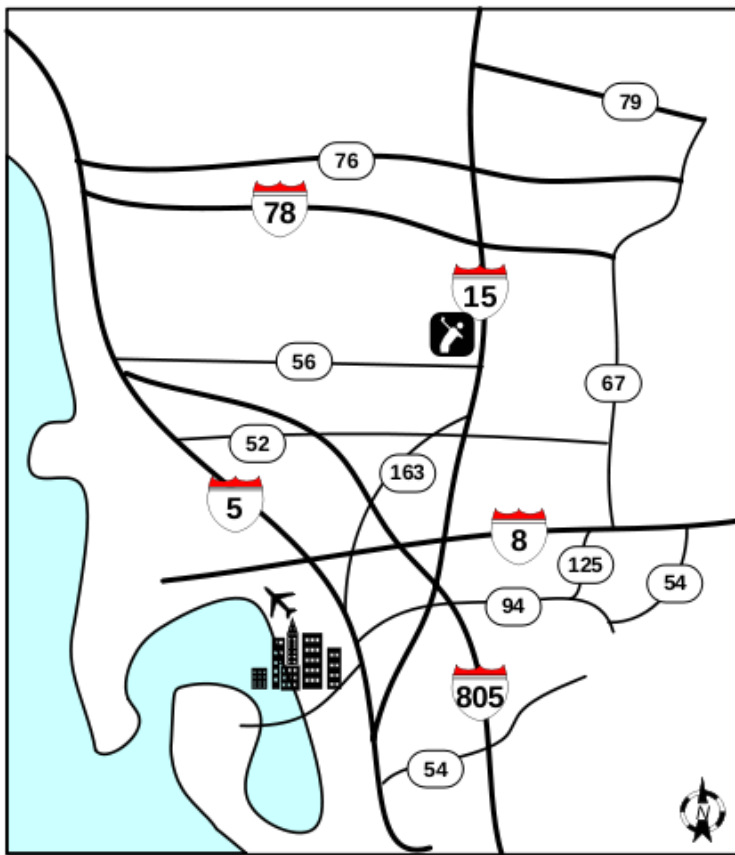

DOUBLETREE Golf Resort

Chmp Tees: Par 72 Yards: 6,428 yds Rating: 70.1 Slope: 123

COURSE DESCRIPTION: The Doubletree Golf Resort San Diego caters to the serious as well as the recreational golf player. A William Bell, Jr. design that challenges players of all skill levels, the course is known for its rolling terrain, manicured and contoured fairways, undulating greens and scenic beauty.

DIRECTIONS: Approximately 30 minutes from downtown, from I-15 exit Carmel Mountain Road and turn west. Turn right on Penasquitos Road and into the Doubletree Golf Resort. Please allow ample time for traffic conditions.