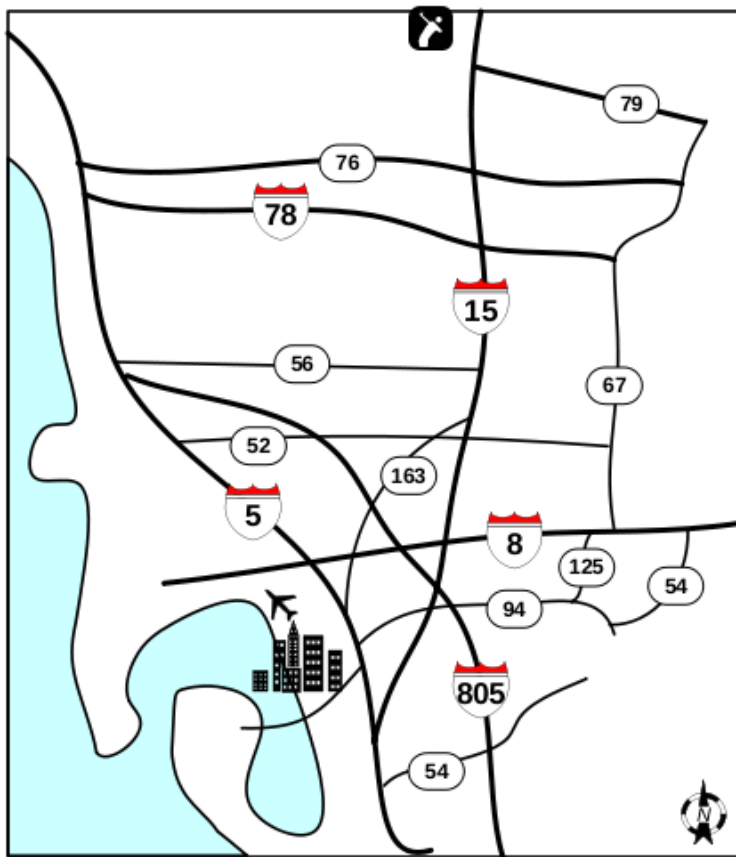

CROSS CREEK Golf Club

Black Tees: Par 71 Yards: 6,833 yds Rating: 74.1 Slope: 142

COURSE DESCRIPTION: Located along the "I-15 Corridor", Cross Creek's layout features various changes in elevation, producing blind shots to elevated greens or spectacular views of the hills and farmlands in Temecula. Good ball striking and playing from the right set of tees are a must in order to be able to score well here. This is "Target-golf" at its best.

DIRECTIONS: Approximately 60 minutes from downtown, Cross Creek Golf Club is located in Temecula. From I-15 take the Rancho Calif Rd exit toward OLD TOWN Front St. Turn LEFT onto Rancho California Rd and continue for approximately 5 miles. Turn SLIGHT LEFT onto DE LUZ Rd. Turn LEFT onto VIA VAQUERO RD which becomes GLENN MEADOWS RD. Continue until you reach Cross Creek golf course. Please allow ample time for traffic conditions.