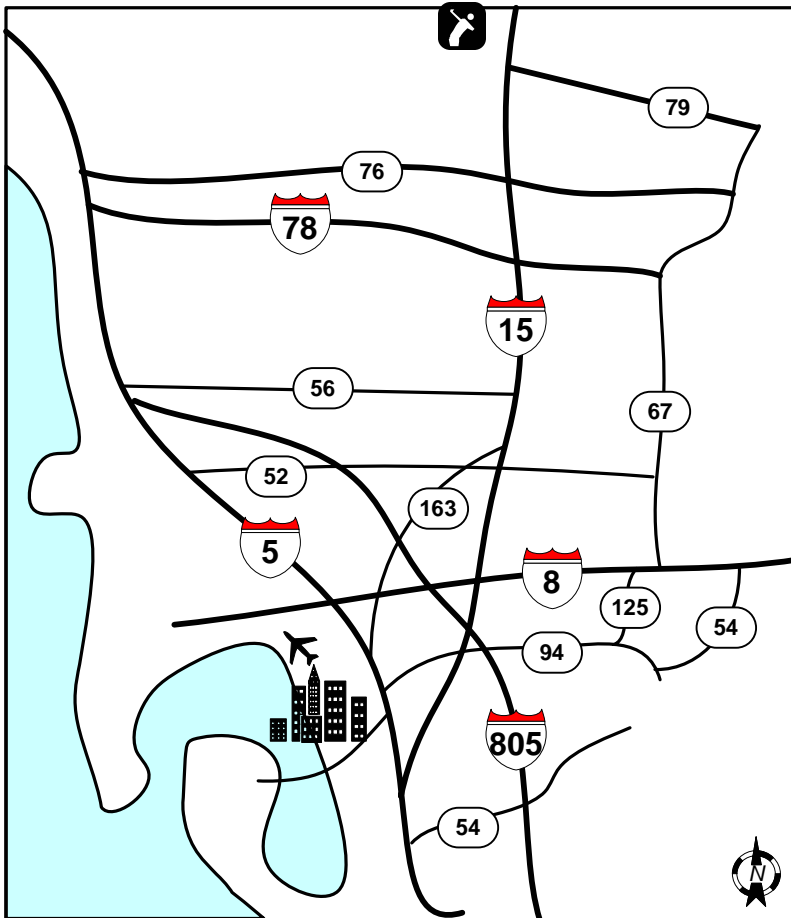

CROSS CREEK Golf Club

Black Tees: Par 71 Yards: 6,833 yds Rating: 74.1 Slope: 142

COURSE DESCRIPTION: Located along the "I-15 Corridor", Cross Creek's layout features various changes in elevation, producing blind shots to elevated greens or spectacular views of the hills and farmlands in Temecula. Good ball striking and playing from the right set of tees are a must in order to be able to score well here. This is "Target-golf" at its best.

DIRECTIONS: Approximately 60 minutes from downtown, Cross Creek Golf Club is located in Temecula. From I-15 take the Rancho Calif Rd exit toward OLD TOWN Front St. Turn LEFT onto Rancho California Rd and continue for approximately 5 miles. Turn SLIGHT LEFT onto DE LUZ Rd. Turn LEFT onto VIA VAQUERO RD which becomes GLENN MEADOWS RD. Continue until you reach Cross Creek golf course. Please allow ample time for traffic conditions.