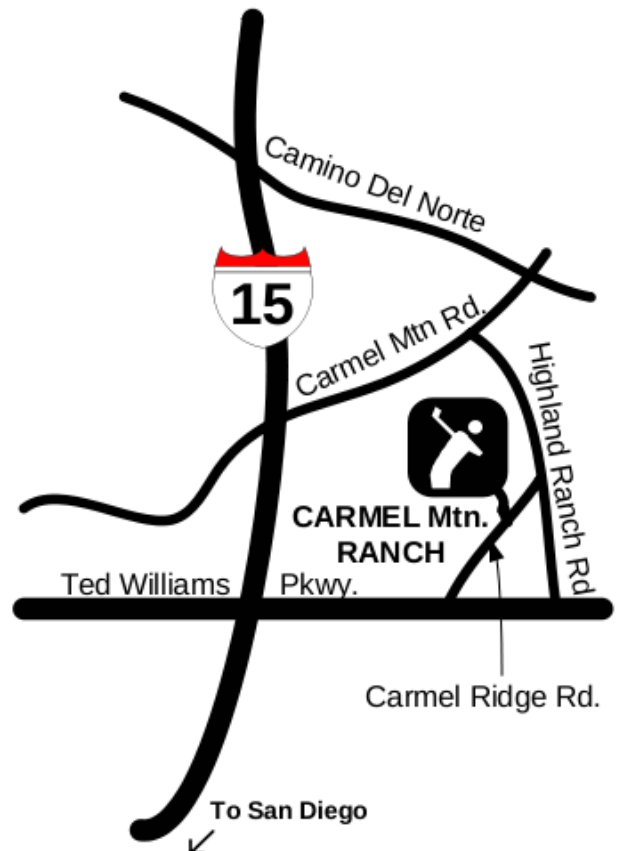

CARMEL MT. RANCH Golf Club

Chmp Tees: Par 71 Yards: 6,296 yds Rating: 71.9 Slope: 131

COURSE DESCRIPTION: California Golf magazine rates Carmel Mountain Ranch as one of the states' premier golf courses. This 18 Hole championship course has stunning, panoramic mountain and valley views. The courses' meticulous condition, elevation changes and running streams make it visually breathtaking. Reminiscent of internationally acclaimed courses, its distinctive rolling terrain and winding layout enhances its beauty and challenge. This course was rated one of the top 20 public courses in Southern California in 1992 and 1993 and has been host to such prestigious tournaments as the U.S. Open Qualifier, the PGA Tour San Diego Open Qualifier and Southern California PGA Tournaments.

DIRECTIONS: Approximately 25 minutes from downtown, from the I-15 freeway exit east on Carmel Mountain Road. Turn right on Highland Ranch Road and then right again on Carmel Ridge Road to the clubhouse. Please allow ample time for traffic conditions.