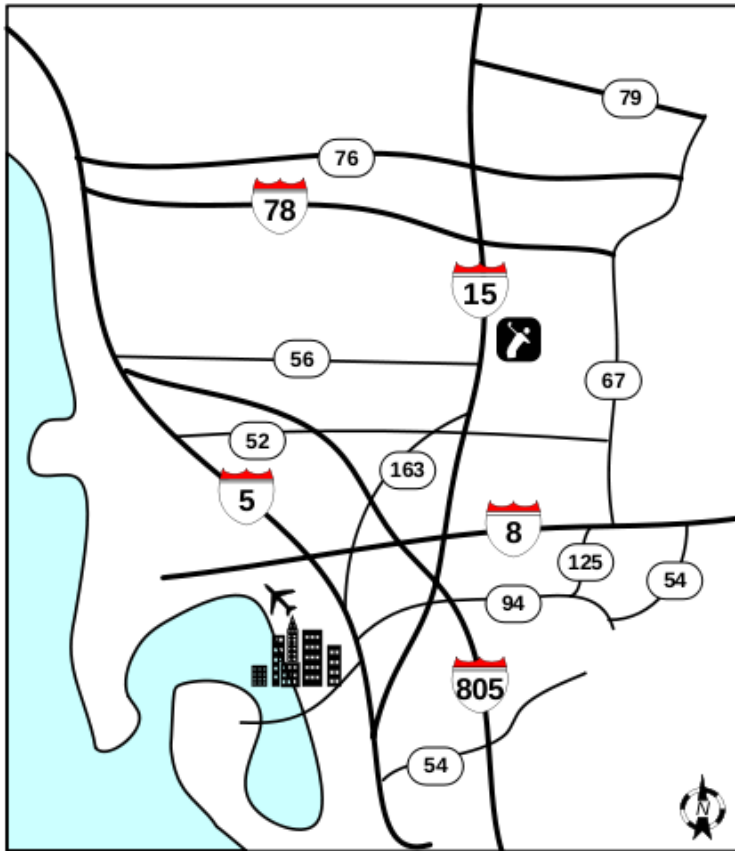

CARMEL MT. RANCH Golf Club

Chmp Tees: Par 71 Yards: 6,296 yds Rating: 71.9 Slope: 131

COURSE DESCRIPTION: California Golf magazine rates Carmel Mountain Ranch as one of the states' premier golf courses. This 18 Hole championship course has stunning, panoramic mountain and valley views. The courses' meticulous condition, elevation changes and running streams make it visually breathtaking. Reminiscent of internationally acclaimed courses, its distinctive rolling terrain and winding layout enhances its beauty and challenge. This course was rated one of the top 20 public courses in Southern California in 1992 and 1993 and has been host to such prestigious tournaments as the U.S. Open Qualifier, the PGA Tour San Diego Open Qualifier and Southern California PGA Tournaments.

DIRECTIONS: Approximately 25 minutes from downtown, from the I-15 freeway exit east on Carmel Mountain Road. Turn right on Highland Ranch Road and then right again on Carmel Ridge Road to the clubhouse. Please allow ample time for traffic conditions.