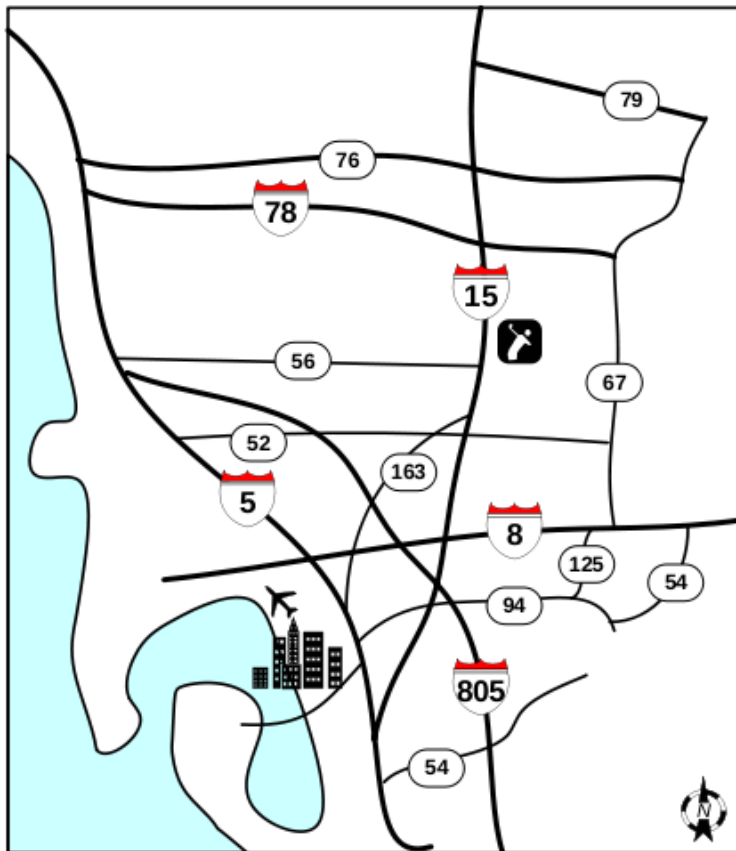

CARMEL MT. RANCH Golf Club

Chmp Tees: Par 71 Yards: 6,296 yds Rating: 71.9 Slope: 131

COURSE DESCRIPTION: California Golf magazine rates Carmel Mountain Ranch as one of the states' premier golf courses. This 18 Hole championship course has stunning, panoramic mountain and valley views. The courses' meticulous condition, elevation changes and running streams make it visually breathtaking. Reminiscent of internationally acclaimed courses, its distinctive rolling terrain and winding layout enhances its beauty and challenge. This course was rated one of the top 20 public courses in Southern California in 1992 and 1993 and has been host to such prestigious tournaments as the U.S. Open Qualifier, the PGA Tour San Diego Open Qualifier and Southern California PGA Tournaments.

DIRECTIONS: Approximately 25 minutes from downtown, from the I-15 freeway exit east on Carmel Mountain Road. Turn right on Highland Ranch Road and then right again on Carmel Ridge Road to the clubhouse. Please allow ample time for traffic conditions.