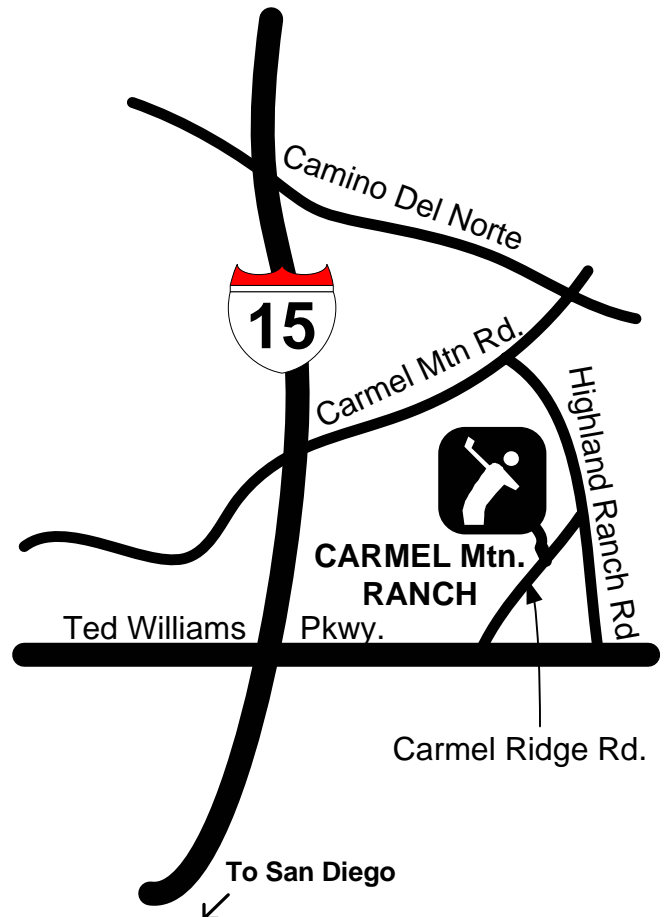

# CARMEL MT. RANCH Golf Club

Chmp Tees: Par 71 Yards: 6,296 yds Rating: 71.9 Slope: 131

**COURSE DESCRIPTION:** California Golf magazine rates Carmel Mountain Ranch as one of the states' premier golf courses. This 18 Hole championship course has stunning, panoramic mountain and valley views. The courses' meticulous condition, elevation changes and running streams make it visually breathtaking. Reminiscent of internationally acclaimed courses, its distinctive rolling terrain and winding layout enhances its beauty and challenge. This course was rated one of the top 20 public courses in Southern California in 1992 and 1993 and has been host to such prestigious tournaments as the U.S. Open Qualifier, the PGA Tour San Diego Open Qualifier and Southern California PGA Tournaments.

**DIRECTIONS:** Approximately 25 minutes from downtown, from the I-15 freeway exit east on Carmel Mountain Road. Turn right on Highland Ranch Road and then right again on Carmel Ridge Road to the clubhouse. Please allow ample time for traffic conditions.