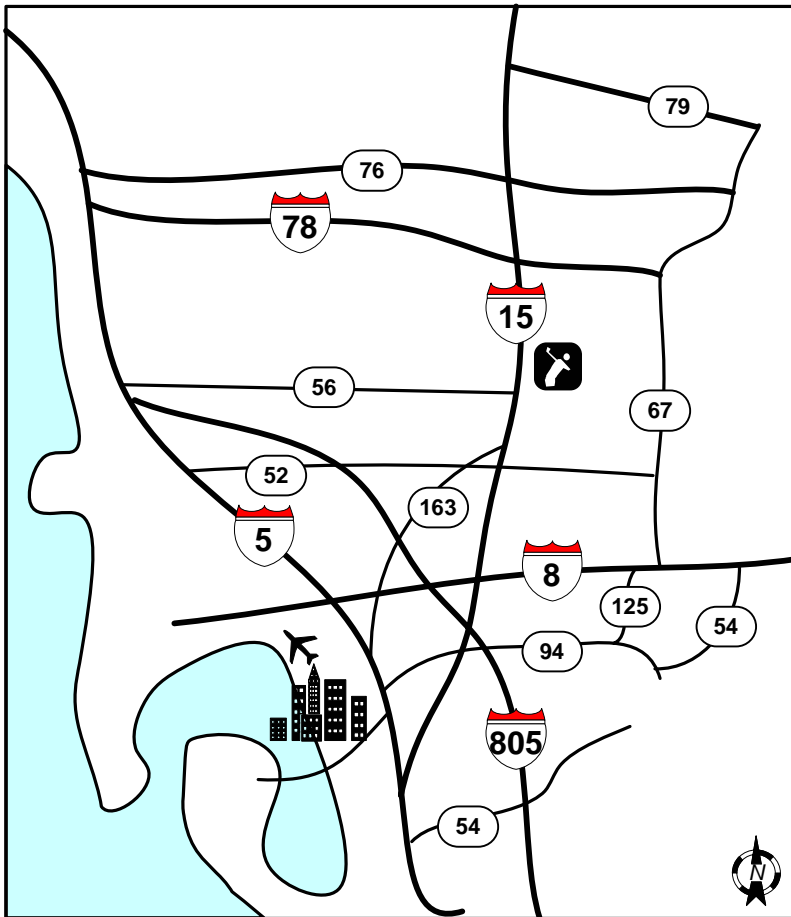

# CARMEL MT. RANCH Golf Club

Chmp Tees: Par 71 Yards: 6,296 yds Rating: 71.9 Slope: 131

**COURSE DESCRIPTION:** California Golf magazine rates Carmel Mountain Ranch as one of the states' premier golf courses. This 18 Hole championship course has stunning, panoramic mountain and valley views. The courses' meticulous condition, elevation changes and running streams make it visually breathtaking. Reminiscent of internationally acclaimed courses, its distinctive rolling terrain and winding layout enhances its beauty and challenge. This course was rated one of the top 20 public courses in Southern California in 1992 and 1993 and has been host to such prestigious tournaments as the U.S. Open Qualifier, the PGA Tour San Diego Open Qualifier and Southern California PGA Tournaments.

**DIRECTIONS:** Approximately 25 minutes from downtown, from the I-15 freeway exit east on Carmel Mountain Road. Turn right on Highland Ranch Road and then right again on Carmel Ridge Road to the clubhouse. Please allow ample time for traffic conditions.