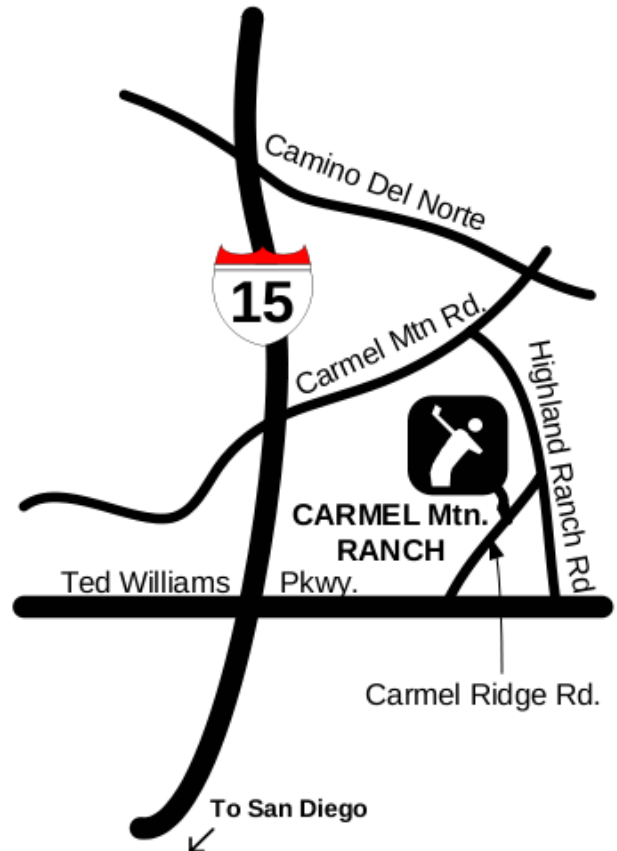

CARMEL MT. RANCH Golf Club

Chmp Tees: Par 71 Yards: 6,296 yds Rating: 71.9 Slope: 131

COURSE DESCRIPTION: California Golf magazine rates Carmel Mountain Ranch as one of the states' premier golf courses. This 18 Hole championship course has stunning, panoramic mountain and valley views. The courses' meticulous condition, elevation changes and running streams make it visually breathtaking. Reminiscent of internationally acclaimed courses, its distinctive rolling terrain and winding layout enhances its beauty and challenge. This course was rated one of the top 20 public courses in Southern California in 1992 and 1993 and has been host to such prestigious tournaments as the U.S. Open Qualifier, the PGA Tour San Diego Open Qualifier and Southern California PGA Tournaments.

DIRECTIONS: Approximately 25 minutes from downtown, from the I-15 freeway exit east on Carmel Mountain Road. Turn right on Highland Ranch Road and then right again on Carmel Ridge Road to the clubhouse. Please allow ample time for traffic conditions.